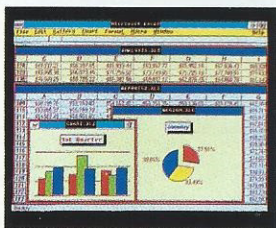

High-speed VGA graphics are built in. And for greater graphics capabilities, add the optional COMPAQ Advanced Graphics 1024 Board.

COMPAQ

It simply works better.®