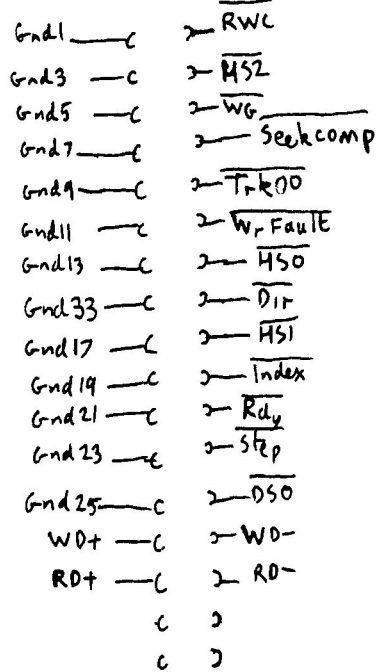

J1
(LH Expansion)

J4
(RH Expansion)

Bus Connectors

Rainbow Hard Disk Controller sheet 2

Status Ports

Write Precomp

Drive Buffers

(front) (Drive)
↑
J2

Rainbow Hard Disk Controller Sheet (7)

(front)

(Controller)

(Drive Control)

(Drive Data)

Rainbow Hard Disk Cable