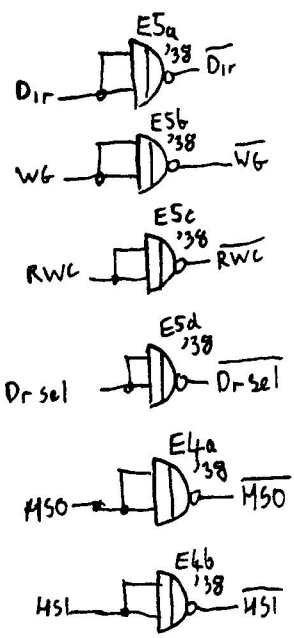

J1
(LH Expansion)

J4
(RH Expansion)

Bus Connectors

Rainbow Hard Disk Controller sheet 2

Status Ports

Write Precomp

Drive Buffers

(front) (Drive)
↑
J2

Rainbow Hard Disk Controller Sheet (7)

(front)

(Controller)

(Drive Control)

(Drive Data)

Rainbow Hard Disk Cable