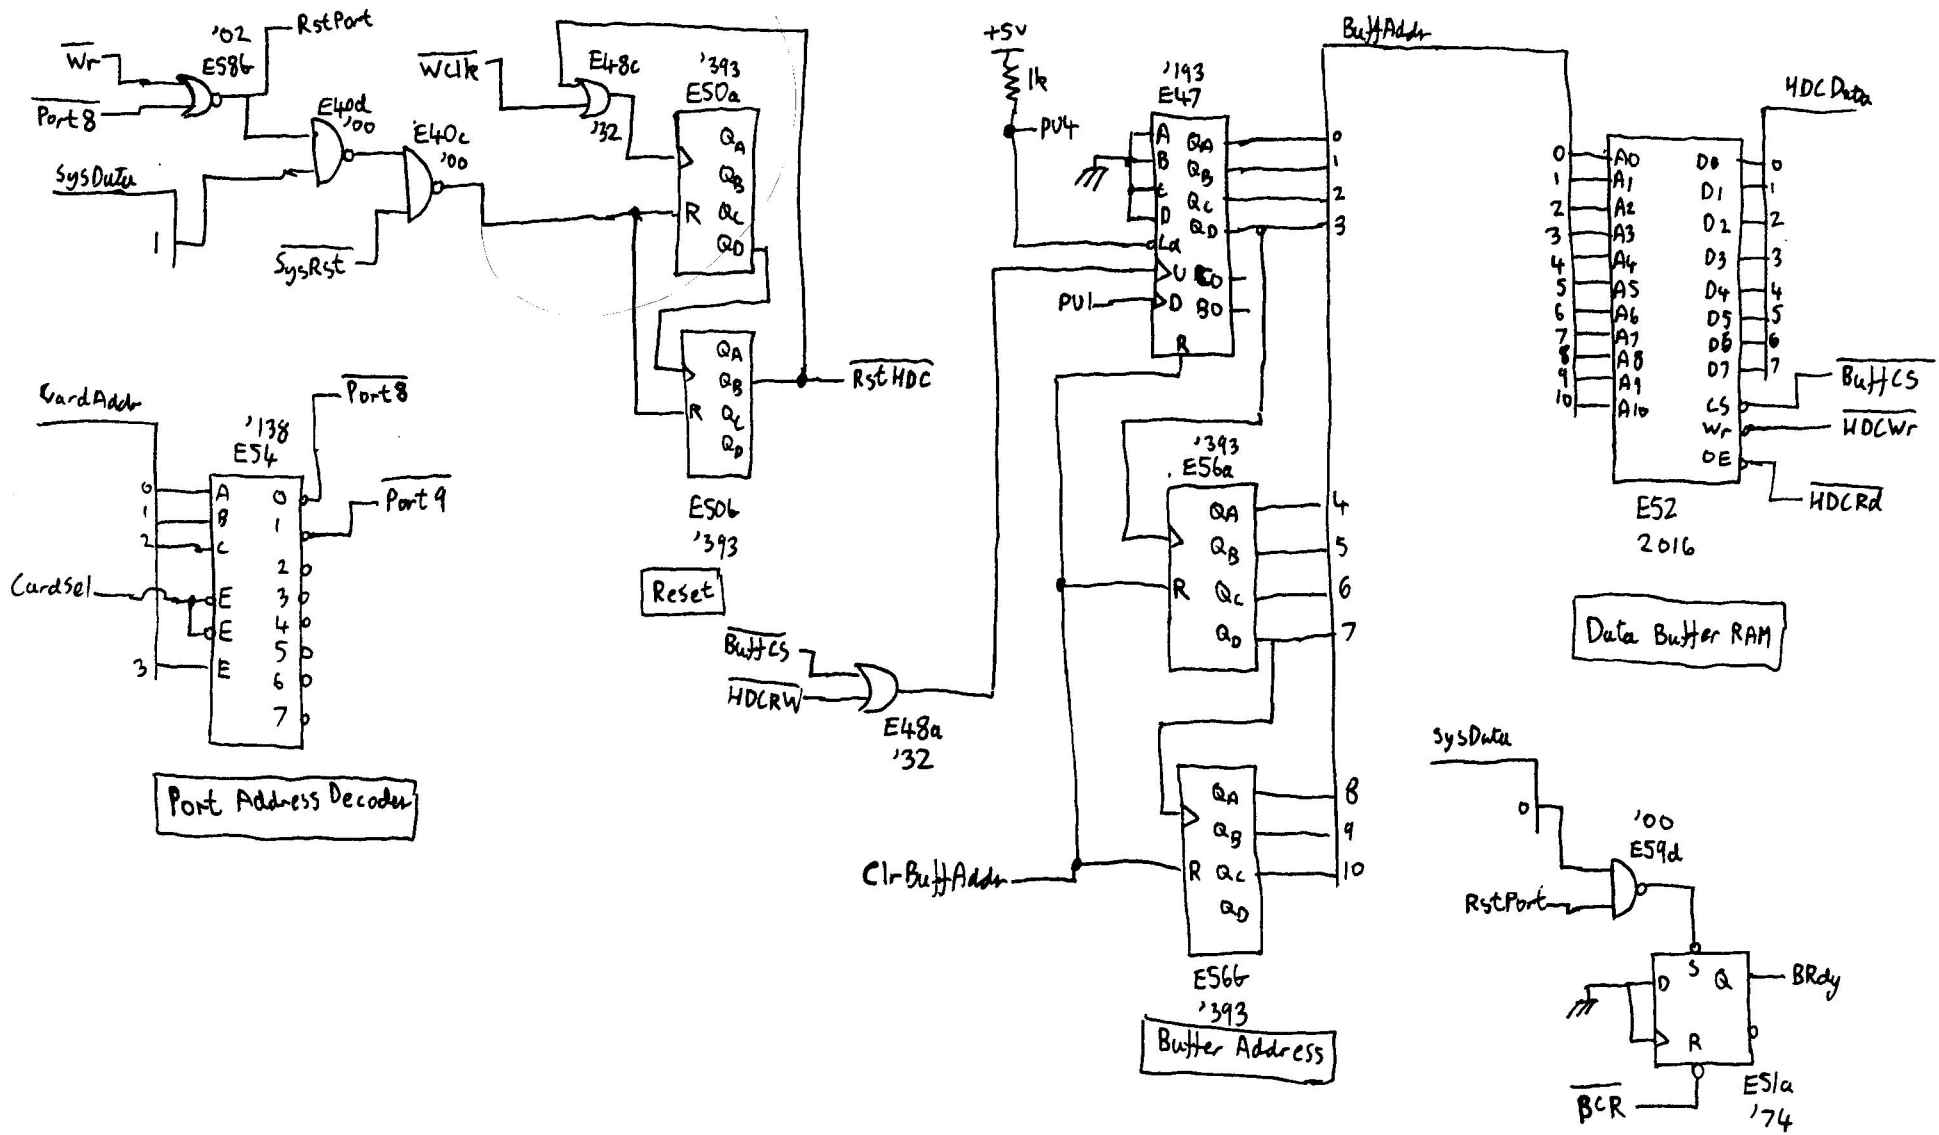

J1
(LH Expansion)

J4
(RH Expansion)

Bus Connectors

Rainbow Hard Disk Controller sheet 2

Status Ports

Write Precomp

Drive Buffers

(front) (Drive)
↑
J2

Rainbow Hard Disk Controller Sheet (7)

(front)

(Controller)

(Drive Control)

(Drive Data)

Rainbow Hard Disk Cable