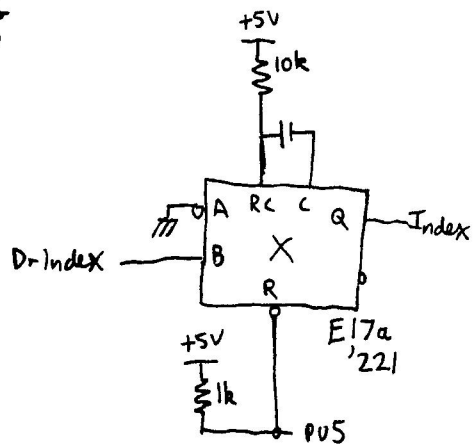

J1
(LH Expansion)

J4
(RH Expansion)

Bus Connectors

Rainbow Hard Disk Controller sheet 2

Status Ports

Write Precomp

Drive Buffers

(front) (Drive)
↑
J2

Rainbow Hard Disk Controller Sheet (7)

(front)

(Controller)

(Drive Control)

(Drive Data)

Rainbow Hard Disk Cable