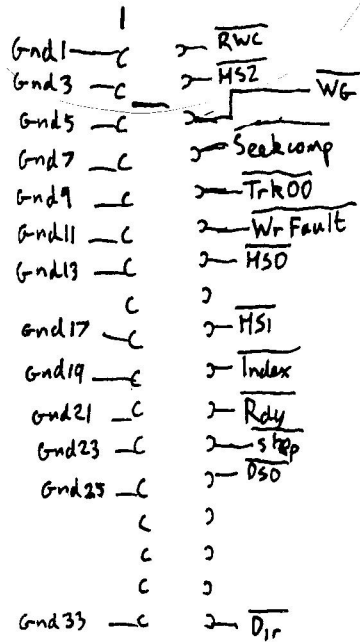

J1
(LH Expansion)

J4
(RH Expansion)

Bus Connectors

Rainbow Hard Disk Controller sheet 2

Status Ports

Write Precomp

Drive Buffers

(front) (Drive)
↑
J2

Rainbow Hard Disk Controller Sheet (7)

(front)

(Controller)

(Drive Control)

(Drive Data)

Rainbow Hard Disk Cable