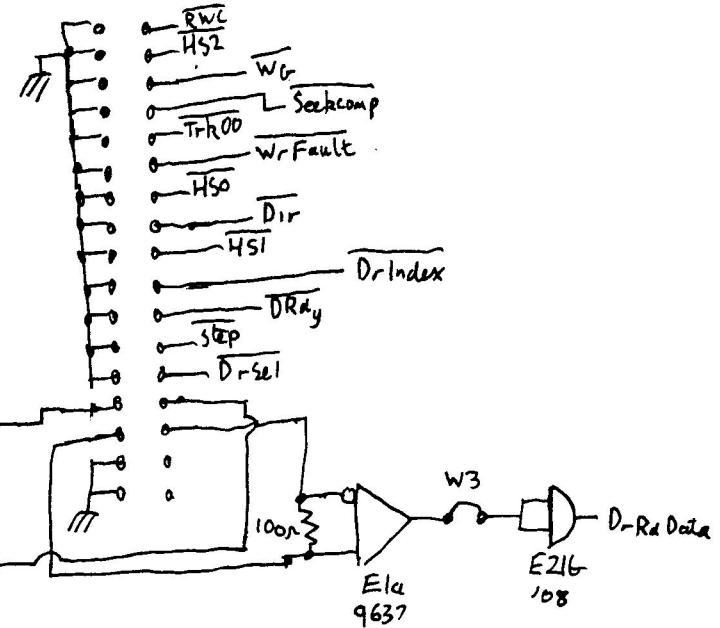

J1
(LH Expansion)

J4
(RH Expansion)

Bus Connectors

Rainbow Hard Disk Controller sheet 2

Status Ports

Write Precomp

Drive Buffers

(front) (Drive)
↑
J2

Rainbow Hard Disk Controller Sheet (7)

(front)

(Controller)

(Drive Control)

(Drive Data)

Rainbow Hard Disk Cable