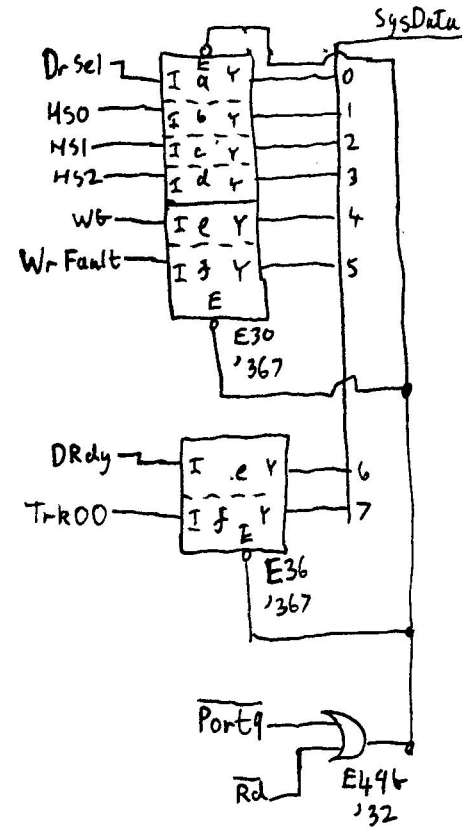

J1
(LH Expansion)

J4
(RH Expansion)

Bus Connectors

Rainbow Hard Disk Controller sheet 2

Status Ports

Write Precomp

Drive Buffers

(front) (Drive)
↑
J2

Rainbow Hard Disk Controller Sheet (7)

(front)

(Controller)

(Drive Control)

(Drive Data)

Rainbow Hard Disk Cable