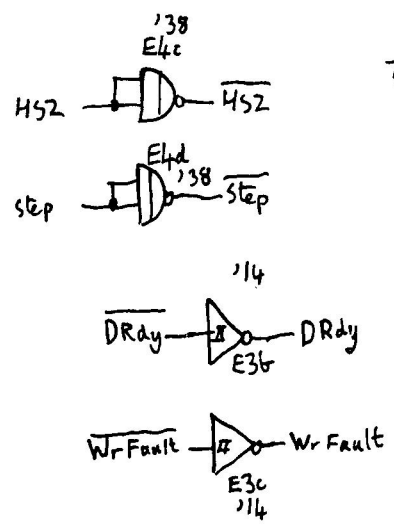

J1
(LH Expansion)

J4
(RH Expansion)

Bus Connectors

Rainbow Hard Disk Controller sheet 2

Status Ports

Write Precomp

Drive Buffers

(front) (Drive)
↑
J2

Rainbow Hard Disk Controller Sheet (7)

(front)

(Controller)

(Drive Control)

(Drive Data)

Rainbow Hard Disk Cable