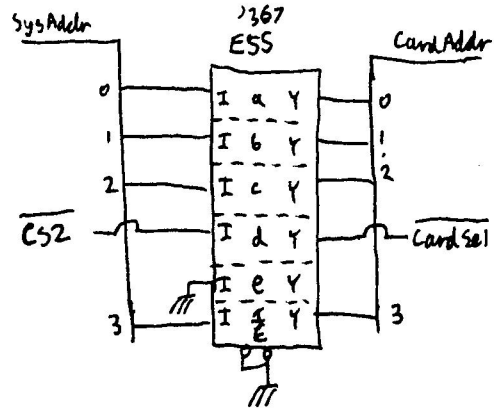

J1
(LH Expansion)

J4
(RH Expansion)

Bus Connectors

Rainbow Hard Disk Controller sheet 2

Status Ports

Write Precomp

Drive Buffers

(front) (Drive)
↑
J2

Rainbow Hard Disk Controller Sheet (7)

(front)

(Controller)

(Drive Control)

(Drive Data)

Rainbow Hard Disk Cable