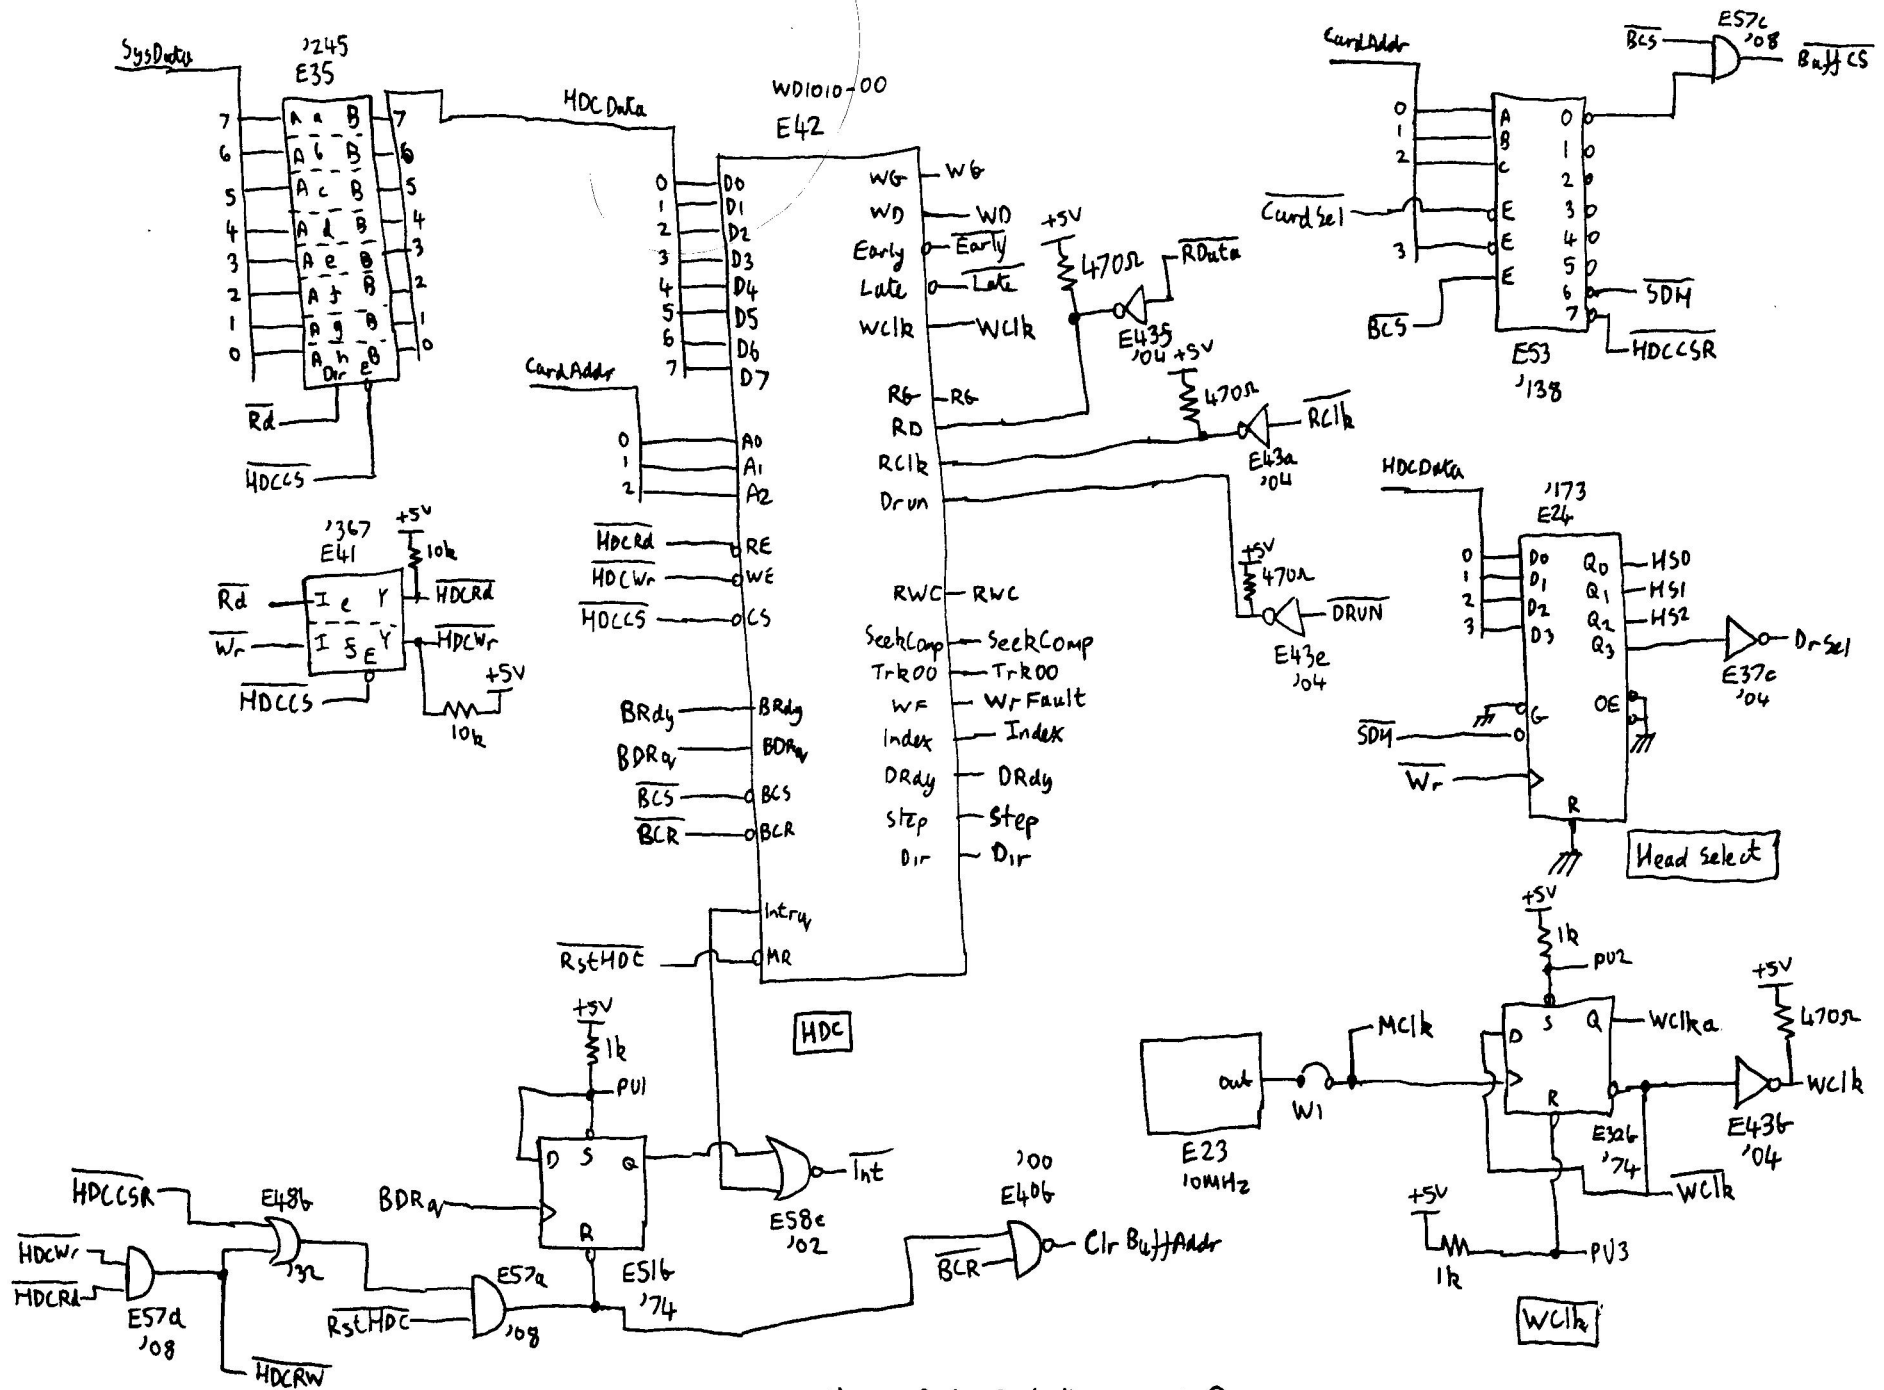

J1
(LH Expansion)

J4
(RH Expansion)

Bus Connectors

Rainbow Hard Disk Controller sheet 2

Status Ports

Write Precomp

Drive Buffers

(front) (Drive)
↑
J2

Rainbow Hard Disk Controller Sheet (7)

(front)

(Controller)

(Drive Control)

(Drive Data)

Rainbow Hard Disk Cable