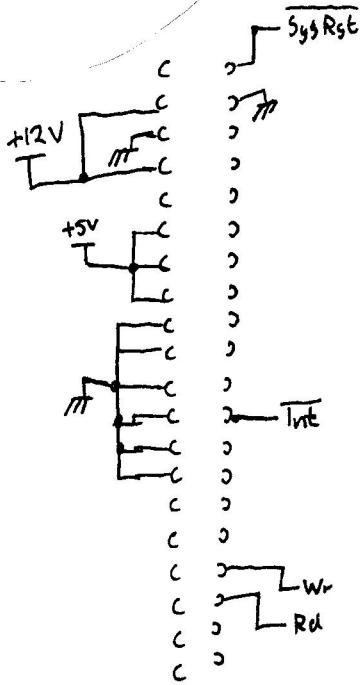

J1
(LH Expansion)

J4
(RH Expansion)

Bus Connectors

Rainbow Hard Disk Controller sheet 2

Status Ports

Write Precomp

Drive Buffers

(front) (Drive)
↑
J2

Rainbow Hard Disk Controller Sheet (7)

(front)

(Controller)

(Drive Control)

(Drive Data)

Rainbow Hard Disk Cable