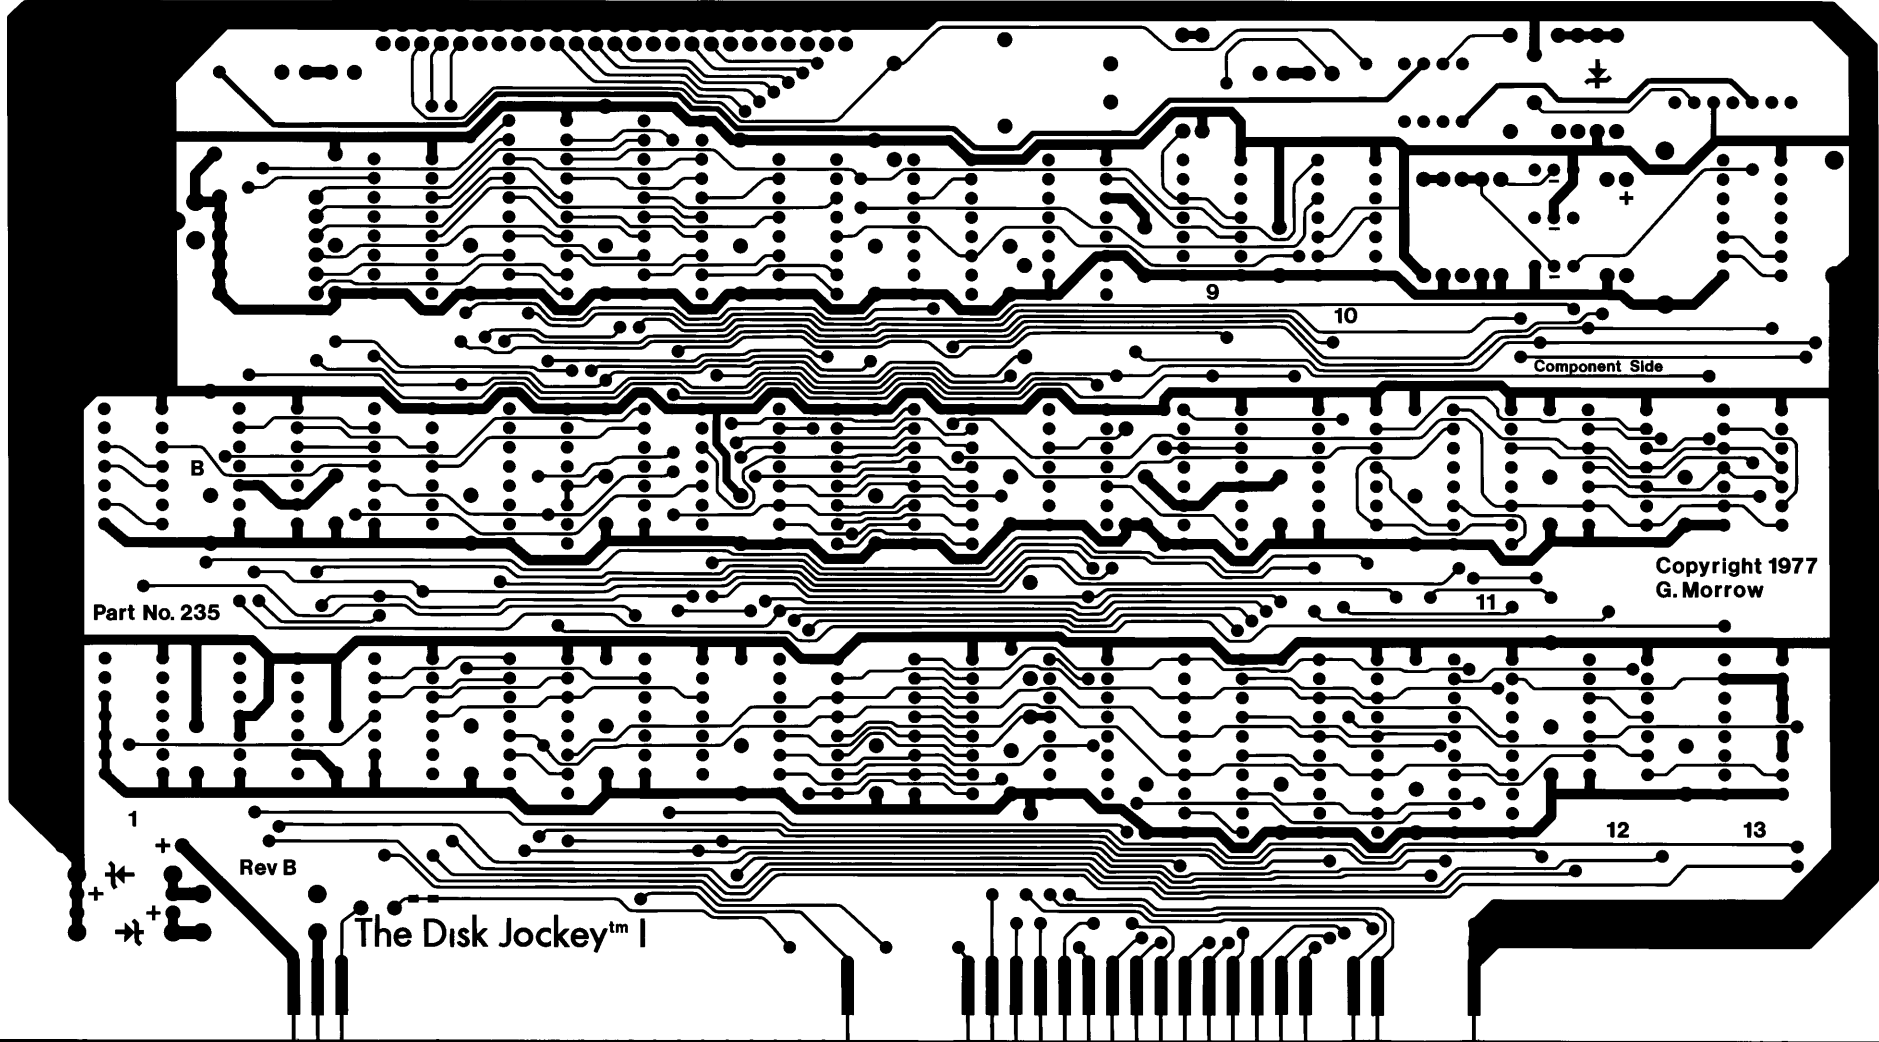

○ = DISC BYPASS CAPS

R27
R28

Disk Jockey™ I

50

Copyright 1977
G. Morrow

Part No. 235

Copyright 1977
G. Morrow

The Disk Jockey™ I

Rev B

Component Side

A

B

C

9

10

11