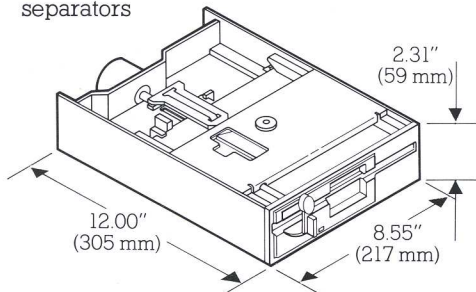

The SA810/860 drives are half the height of Shugart's industry standard SA801/851 floppy drives, fitting easily within the space confines of a CRT terminal. They require no AC voltage and offer up to 1.6 megabytes of unformatted storage capacity.

The SA810/860 incorporate more than 9 years of disk drive manufacturing experience and are backed by the largest and most experienced engineering, sales and service organizations dedicated to the OEM disk drive industry.

KEY FEATURES

- Compact size—half-height and CRT depth
- SA801/851 compatibility
- Low heat dissipation
- Fast access time—3 ms track to track
- Low media wear due to low mass Bi-Compliant™ head
- Rapid start DC drive motor—less than one revolution
- Write protect and programmable door lock
- TRUE READY—signals when the drive is ready to send or receive data
- Buffered seek
- Single or multiple drive DC motor on control
- Onboard FM data and sector separators

PERFORMANCE SPECIFICATIONS

	SA810 SINGLE/DOUBLE DENSITY	SA860 SINGLE/DOUBLE DENSITY
CAPACITY		
Unformatted		
Per Disk	400/800 kbytes	0.8/1.6 Mbytes
Per Surface	400/800 kbytes	400/800 kbytes
Per Track	5.2/10.4 kbytes	5.2/10.4 kbytes
IBM Format (128 byte sectors)		
Per Disk	250/500 kbytes	500/1000 kbytes
Per Surface	250/500 kbytes	250/500 kbytes
Per Track	3.3/6.66 kbytes	3.3/6.66 kbytes
TRANSFER RATE	250/500 kbits/sec	250/500 kbits/sec
LATENCY (avg)	83 msec	83 msec
ACCESS TIME		
Track to Track	3 msec	3 msec
Settle Time	13 msec	13 msec
Average (incl. settling)	89 msec	89 msec
Motor Start Time	165 msec	165 msec

FUNCTIONAL SPECIFICATIONS

ROTATIONAL SPEED	360 rpm	360 rpm
RECORDING DENSITY (inside track)	3268/6536 bpi	3408/6816 bpi
FLUX DENSITY	6536 fci	6816 fci
TRACK DENSITY	48 tpi	48 tpi
TRACKS	77	154
INDEX	1	1
ENCODING METHOD	FM/MFM	FM/MFM
MEDIA REQUIREMENTS		
Soft sectored	SA100/102	SA150
32 Sector hard sectored	SA101/103	SA151
Alignment Diskette	SA120	SA122

PHYSICAL SPECIFICATIONS

ENVIRONMENTAL LIMITS
Ambient Temperature: 50°F to 115°F (10°C to 46.1°C)
Relative Humidity: 20% to 80%
Maximum Wet Bulb: 85°F (29.4°C)
DC VOLTAGE REQUIREMENTS:
+24.0 ± 1.2 V DC @ 1.3 A typical
+5.00 ± 0.25 V DC @ 0.8 A typical
MECHANICAL DIMENSIONS (exclusive of faceplate)
Height: 2.31 in. (59 mm)
Width: 8.55 in. (217 mm)
Depth: 12.00 in. (305 mm)
Weight: 7 lbs (3 kg)
HEAT DISSIPATION
120 BTU/hr typical (35 watts)
51 BTU/hr standby (15 watts)

RELIABILITY SPECIFICATIONS

MTBF: 10,000 POH under typical usage
PM: SA860—Not required SA810—Load Pad Replacement
MTTR: 30 minutes
COMPONENT LIFE: 5 years
ERROR RATES:
Soft Read Errors: 1 per 10⁹ bits read
Hard Read Errors: 1 per 10¹² bits read
Seek Errors: 1 per 10⁶ seeks
MEDIA LIFE:
Passes per Track: 3.5 × 10⁶
Insertions: 30,000 +

SALES/SERVICE:

West:
Milpitas, CA
(408) 263-2600
Costa Mesa, CA
(714) 979-1935
Thousand Oaks, CA
(805) 496-5388

Central:
Richardson, TX
(214) 234-3568
Minneapolis, MN
(612) 574-9750

East:
Framingham, MA
(617) 879-1700
Saddle Brook, NJ
(201) 368-8445
Atlanta, GA
(404) 955-8968

Eastern Canada:
Markham, Ontario
(416) 495-2655

Europe:
Paris:
Phone (1) 686-00-85
Munich:
Phone (089) 80-60-55

Headquarters:
475 Oakmead Parkway
Sunnyvale, CA 94086
Phone (408) 733-0100
TWX: 910-339-9355
SHUGART SUVL

Shugart

Right from the start.